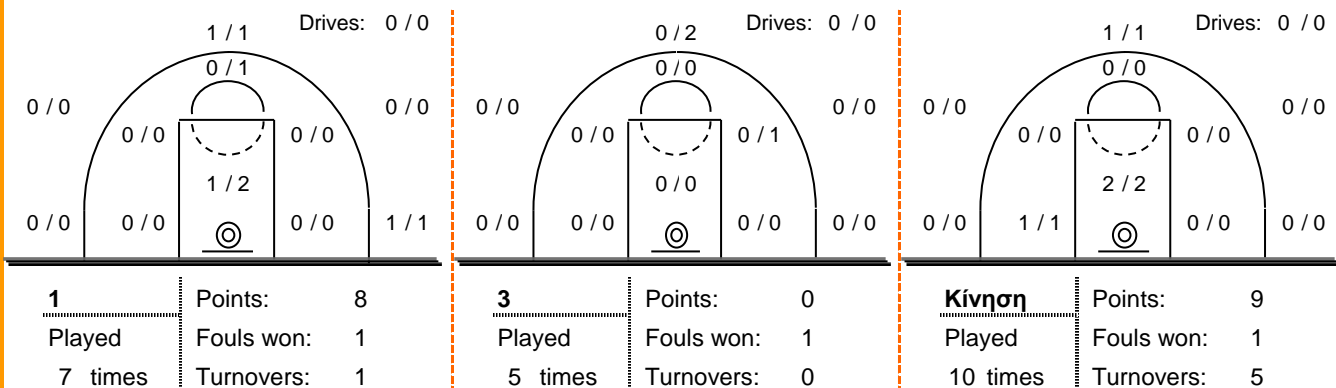

Offense Analysis:

Play performance: